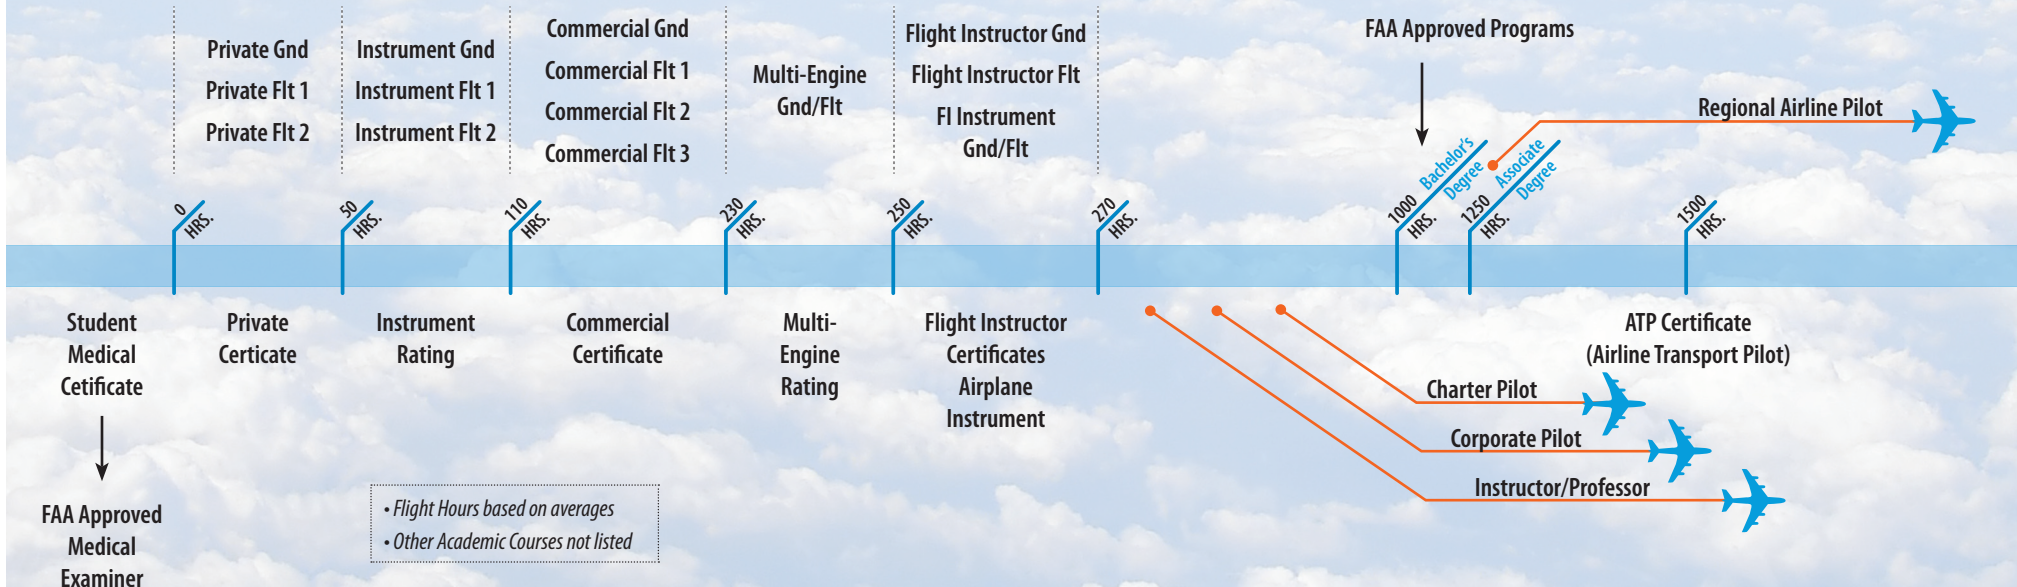

PILOT: *Education to Career Track*

In partnership with  

Private Gnd = AV2101 Private Pilot Aviation Principles
 Instrument Gnd = AV2104 Instrument Aviation Principles
 Commercial Gnd = AV2105 Commercial Aviation Principles
 Multi-Engine Gnd/Flt = AF3203 Multi-Engine Ground/Flight Training

Flight Instructor Gnd = AV3204 Certified Flight Instructor Principles
 Flight Instructor Flt = AF3212 Single-Engine Instructor Flight
 FI Instrument Gnd/Flt = AF3207 Instrument Instructor Ground/Flight